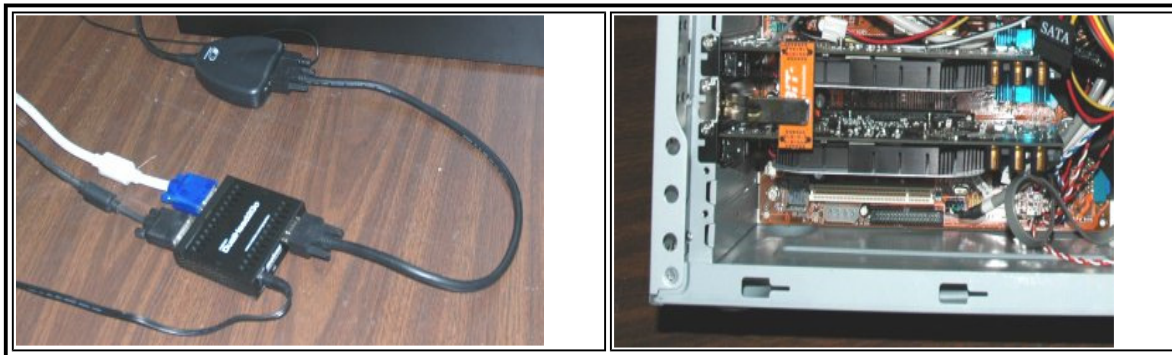

SLI Test Report

SLI Benchmark Tests - 6800XT cards

At **3D Flight Sim** we installed 2 XFX™ 6800XT cards in our model **3D-1000** high performance PC. Two performed: 3DMark 2005 and FS9. Each test was performed at two screen resolutions: 1024 x 768 and 2048 x 768. A screen was created using the **Matrox DualHead2Go**. This allowed a single eDimensional video adapter to 2 CRT monitors.