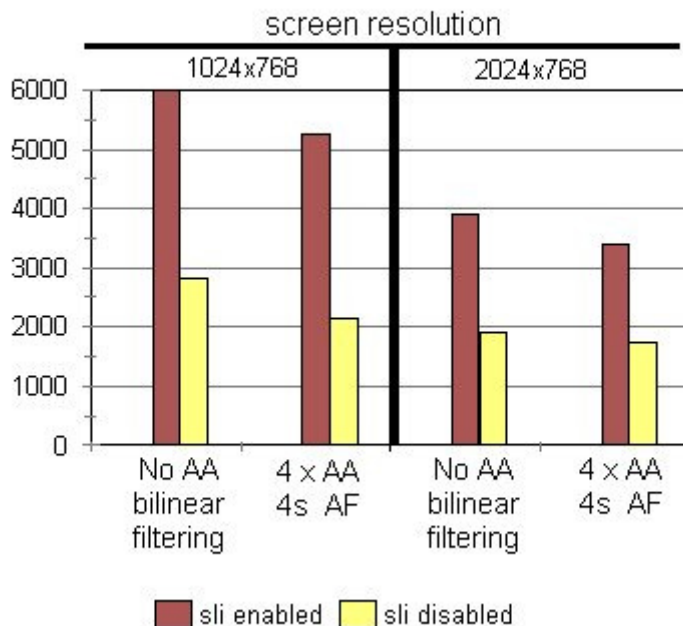

SLI Test Report

SLI Benchmark Tests - 6800XT cards

At **3D Flight Sim** we installed 2 XFX™ 6800XT cards in our model **3D-1000** high performance PC. Two performed: 3DMark 2005 and FS9. Each test was performed at two screen resolutions: 1024 x 768 and 2048 x 768. A screen was created using the **Matrox DualHead2Go**. This allowed a single eDimensional video adapter to 2 CRT monitors.

The **3DMark** tests were run at two settings for each screen resolution: 1) with no anti-aliasing and 4s anisotropic filtering. The results are shown in the graph below:

XFX 6800XT SLI Performance Tests

It is notable that our tests show how engaging 3D stereo puts a heavy load on the graphics card. performance gain was found with SLI engaged. In either case the frame rates were still ample, how stereo graphics.